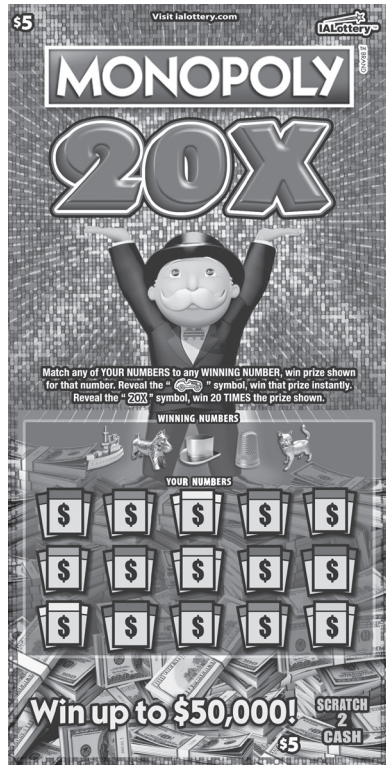

Three New Scratch Games Begin Sales March 5, 2024

MONOPOLY TM, ® & © 1935, 2024 Hasbro.

696 - MONOPOLY™ 20X

Cost: $5
Top Prize: $50,000
Odds: 1 in 3.74

Prize	Approx. Odds
$5	1 in 5.46
$10	1 in 19.99
$20	1 in 60.00
$50	1 in 60.00
$100	1 in 1,846.46
$200	6,620.53
$1,000	1 in 12,124.34
$50,000	1 in 125,790.00

695 - Triple 7s

Cost: $2
Top Prize: $21,000
Odds: 1 in 3.77

Prize	Approx. Odds
$2	1 in 5.77
$3	1 in 25.00
$5	1 in 37.52
$10	1 in 74.93
$15	1 in 150.00
$20	1 in 300.26
$30	1 in 798.40
$100	1 in 1,959.40
$150	1 in 5,878.19
$300	1 in 15,100.86
$21,000	1 in 125,121.43