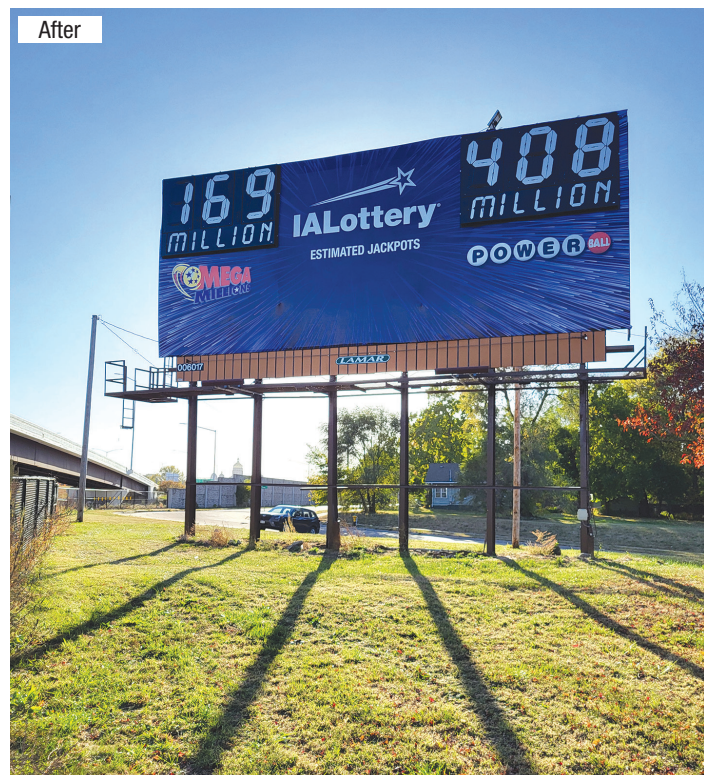

## A New Face for that BIG Sign We'll Bet You've Seen

Last month, the billboard sign off of I-235 in Des Moines was replaced.

Before

After

A big sign that so many of us will recognize has gotten a new look and technology upgrade. And now it will provide details about TWO jackpots rather than just one!

You'll definitely notice it the next time you go by!

We're talking about the iconic lottery billboard along I-235, just east of the state Capitol as the freeway heads into downtown Des Moines. For a lot of folks, that's always been a lottery billboard because Iowa Lottery messaging has been on it since April 1999.

Commuters in the area see the billboard every day. And if you're from another part of Iowa, you've likely seen it when you're in Des Moines for a state

tournament, a concert, or another visit.

For the past handful of years, the billboard has shown the current Powerball® jackpot amount. Over time, the sign had taken some hits from the weather, and we knew it needed an overhaul. But we had to line up new technology for that process.

It all came together on October 15! Crews brought in a crane so they could switch out the graphics on the sign and put in upgraded mechanical boxes to display the jackpot amounts. With the update, the billboard now provides the latest jackpot amounts in Powerball AND Mega Millions®.