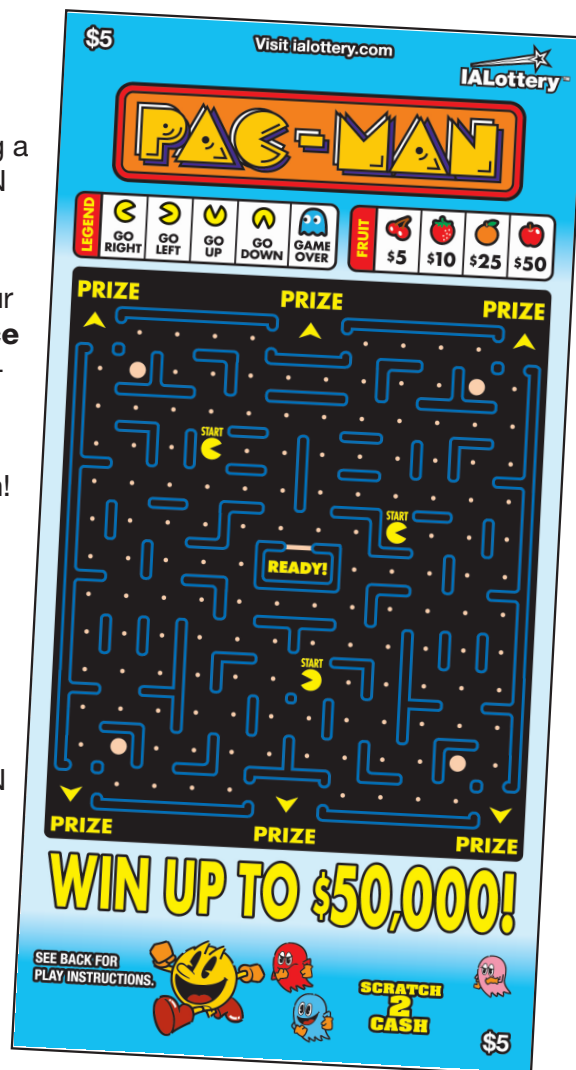

The PAC-MAN scratch ticket will also be the star of show in our next Play It Again® promotion — the **PAC-MAN Second Chance Promotion**, is set to launch the same day as the game release — see the inside of this issue of Lottery Action to get your orders in!

VIP Club members will have three chances to win cash prizes! Two entry periods to win $15,000 cash will have ten winners each!

And for the grand prize in the final round, all entries that weren't a winner in the first two entry periods will be automatically entered to win a prize package that includes a PAC-MAN Bash Cabaret Standing Arcade, a PAC-MAN themed barstool, PAC-MAN themed carpet rug, exclusive PAC-MAN t-shirt and cap, and to top it all off, $25,000 cash! This prize package is worth an estimated $36,000!

The first entry period for the first ten winners of $15,000 will end 9:59 a.m. March 17, 2025. The second entry period will run 10 a.m. March 17 through 9:59 a.m. April 28, 2025.

One lucky winner from the nonwinning entries will be the grand prize winner! VIP Club members just need to enter their nonwinning PAC-MAN scratch ticket into their account to be eligible for entry.

Get all the details on this Play It Again promotion beginning at 10 a.m. Feb. 4 at ialottery.com.