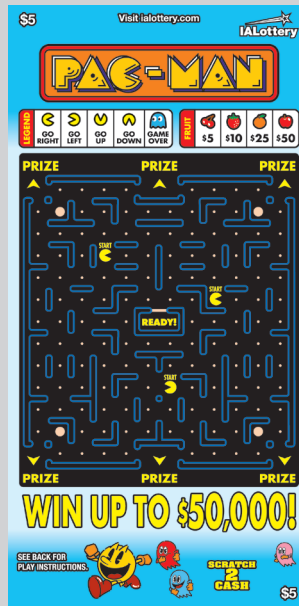

The first entry period for the first ten winners of \$15,000 will end 9:59 a.m. March 17, 2025. The second entry period will run 10 a.m. March 17 through 9:59 a.m. April 28, 2025.

One lucky winner from the nonwinning entries will be the grand prize winner! VIP Club members just need to enter their nonwinning PAC-MAN scratch ticket into their account to be eligible for entry.

TABLE A and TABLE B: Scratch both play areas entirely. If the value of any SEAT is greater than the DEALER'S HAND for that TABLE, win the PRIZE shown for that SEAT for that TABLE. Reveal a "21" symbol in any SEAT, win DOUBLE the PRIZE shown for that SEAT for that TABLE. Reveal a "BUST" symbol in the DEALER'S HAND, win the PRIZES for all five SEATS for that TABLE. BONUS: Scratch the BONUS play area. Reveal 3 IDENTICAL prize amounts, win that PRIZE amount instantly.

Reveal this "07" symbol in any box, win prize shown.
 Reveal this "2X" symbol in any box, win DOUBLE the prize shown.
 BONUS GAME: Match 3 "💰" symbols, win \$10.

741 PAC-MAN
Cost: \$5 | Top Prize: \$50,000
Odds: 1 in 3.46